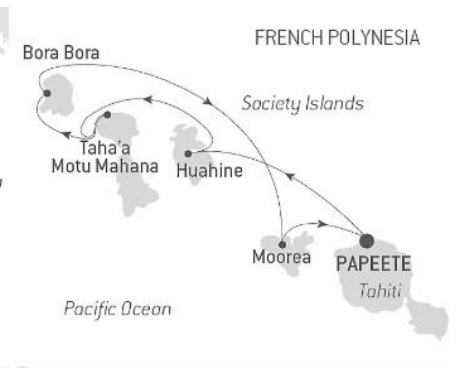

Tahiti & the Society Islands
Papeete, Tahiti Island - Papeete,
Tahiti Island
LE PAUL GAUGUIN

7 nights on board   **DATES:** 23/8/2025 to the 30/8/2025
Other available dates

starting from **€3,990** per person   **25% Ponant Bonus**