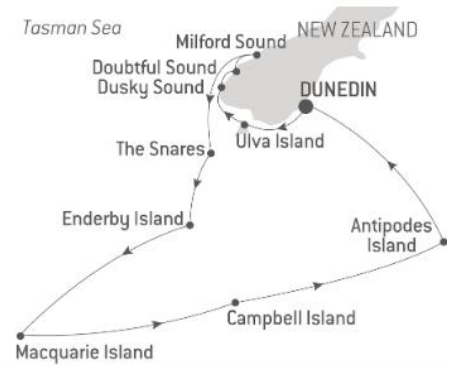

Expedition to New Zealand's Subantarctic Islands

Dunedin - Dunedin
LE SOLÉAL

Night in Dunedin + Flight
Dunedin + Transfer

14

nights on board

DATES:

17/12/2024 to the 31/12/2024

Other available dates

starting from
€9,970
per person

25% Ponant Bonus