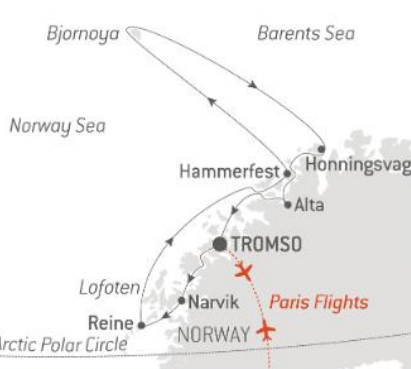

Nordic Discoveries & Traditions

Tromsø - Tromsø
LE CHAMPLAIN

FLIGHT PARIS/TROMSØ +
TRANSFERS + FLIGHT
TROMSØ/PARIS

10

nights on board

DATES:

26/3/2025 to the 5/4/2025

Other available dates

starting from
€9,720
per person

25% Ponant Bonus